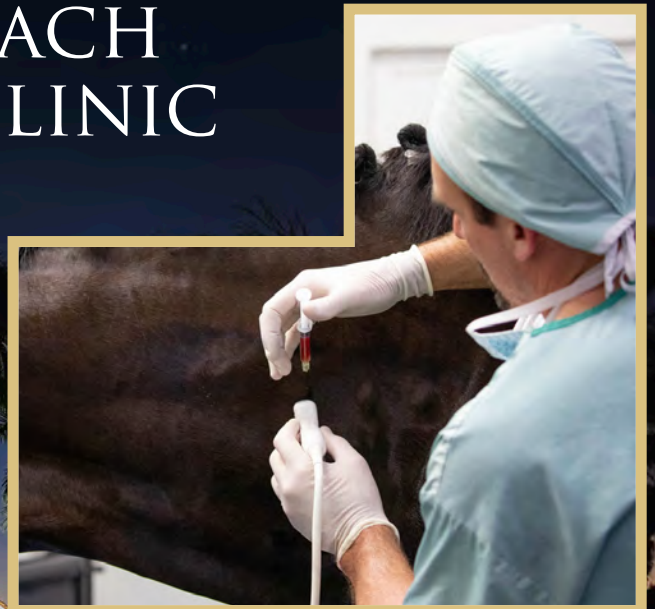

UNPARALLELED EXCELLENCE IN EQUINE SPORT MEDICINE

13125 Southfields Road at Pierson Road, Wellington, FL
561-793-1599 | www.equineclinic.com

Palm Beach Equine Clinic @pbequineclinic