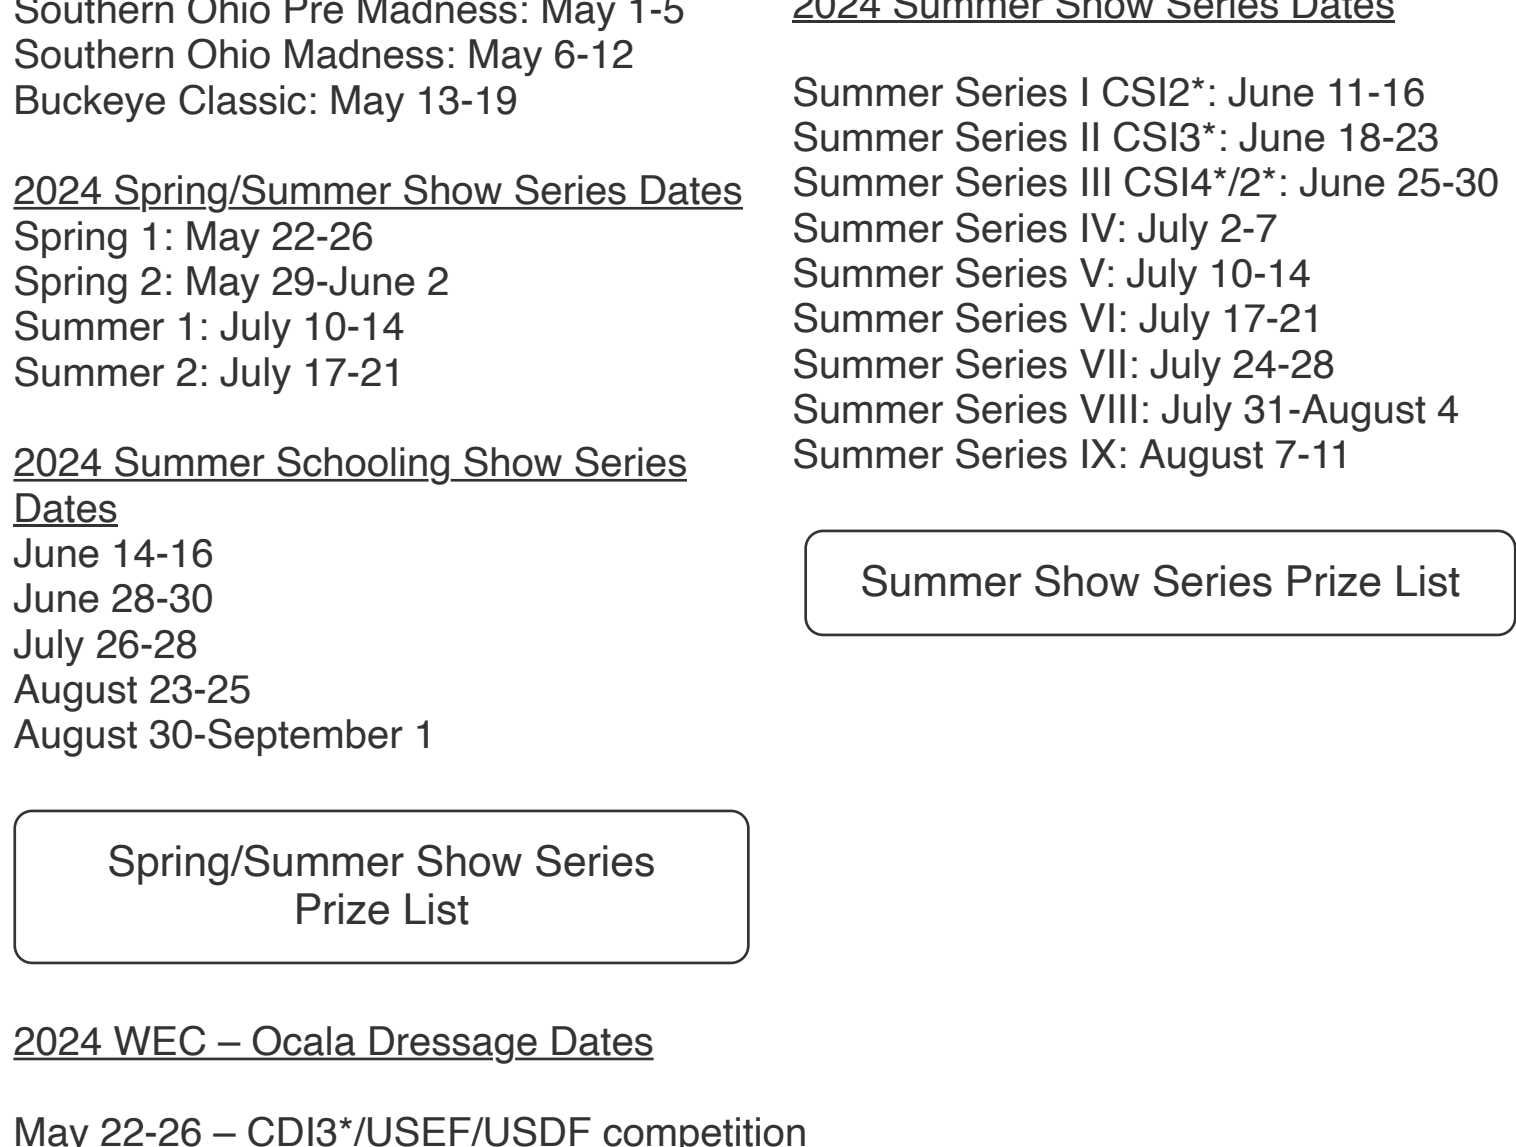

WORLD EQUESTRIAN CENTER

In this month's newsletter, you'll find all the information you need to know for both World Equestrian Center locations in May.

Upcoming Event Calendar

World Equestrian Center – Ocala:

KENTUCKY DERBY
MAY 4
5:30PM-7PM
TICKETS AVAILABLE AT WEC.NET/EVENTS

[Purchase Tickets](#)

Mother's Day Brunch
Sunday, May 12

Enjoy an elegant brunch in honor of mom on the terrace at Stirrups.

Open Table Reservations Required: 9am, 11:30am, 2pm

[Make a Reservation](#)

[Purchase Tickets](#)

WHISKEY DINNER WITH SAZERAC
Thursday, May 30
6pm to 9pm

Enjoy a five-course paired dinner featuring premium Sazerac whiskeys.

YELLOW PONY
- PUB & GARDEN -

Old Rip Van Winkle Distillery | Thomas H. Handy | Live Music and More

[Purchase Tickets](#)

GRAND PRIX DINING EXPERIENCE
PRESENTED BY WHEELS UP

JUNE 15 – AUGUST 10

Join us on Saturday nights for a three-course chef's dinner on the terrace with included beer and wine.

[Purchase Tickets](#)

GRAND PRIX RECEPTION EXPERIENCE

SATURDAY, JUNE 15 – SATURDAY, AUGUST 10

Enjoy reserved seating in the stands with charcuterie and crudité, as well as your own dedicated bar with an included drink.

[Purchase Tickets](#)

World Equestrian Center – Wilmington:

Save the Date!
The World Equestrian Center – Wilmington (WEC) 2024 Spring/Summer Series is right around the corner! Reserve your stalls and place your entries now for four weeks of top hunter/jumper competition in WEC's premier outdoor facilities.

1. WEC 2024 Spring/Summer shows include the following dates and ratings:
2. May 22-26: Spring 1 USEF Regional/Level 3 Jumper
   - May 29-June 2: Spring 2 USEF Regional/Level 3 Jumper
   - July 10-14: Summer 1 USEF Regional/Level 3 Jumper
   - July 17-21: Summer 2 USEF Regional/Level 3 Jumper

[Entries and Stalls](#)

[WEC Monthly Event Calendar](#)