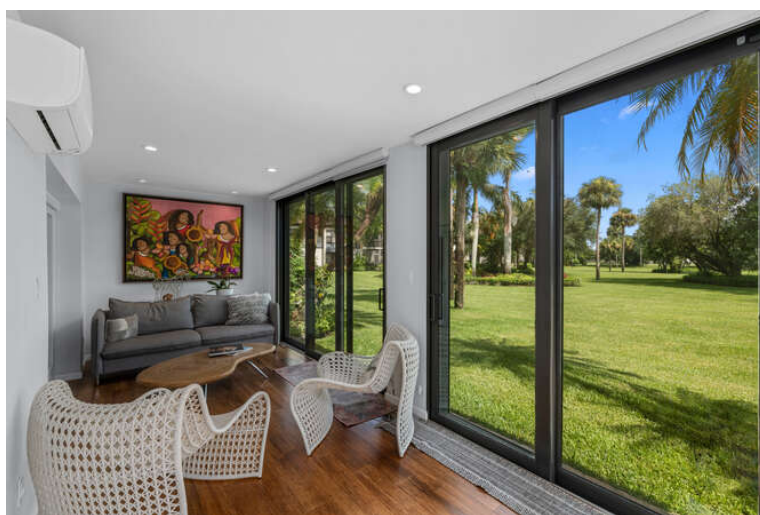

### Features

- Quiet and Private, Ground-level Corner Unit in Gated Polo Club
- 3 Master Suites, All With Garden Access
- 1 Bedroom/Bathroom Suite Includes Own Entrance and Kitchenette, Ideal For In-laws or Trainer
- Bright and Beautiful Sun Room
- Open Concept Living and Dining Area
- 2 Parking Spaces
- Utilities Included
- Easy Access to Wellington International and Global Dressage Showgrounds